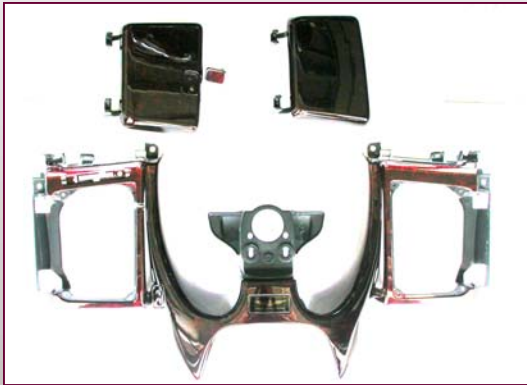

2006-2007 HONDA GL1800 GOLD WING

Upper Kit includes this page only—Full Kit includes Both Pages

Center Console w/ Glove Box Covers
(4 pieces) Part # GW1006

Meter Panel W/GPS & Heater Controls
Part # GW1004
Meter Panel (DASH) Non GPS w/Heater Controls
Part # 1003
Meter Panels (DASH) Non GPS & No Heater Controls
Part # GW1002
Key Fob
Part #GW1005

Meter Cover Upper & Lower
(2 Pieces) Part 3 GW1001

Left & Right Passenger Glove Boxes & Speaker covers (12 Pieces)
Part # GW1007

2006 HONDA GL1800 GOLD WING
Full Kit includes both pages

Lower Cowling
Part # GW1008

Left & Right Lower Exhaust Shields (4 Pieces)
Part # GW1009