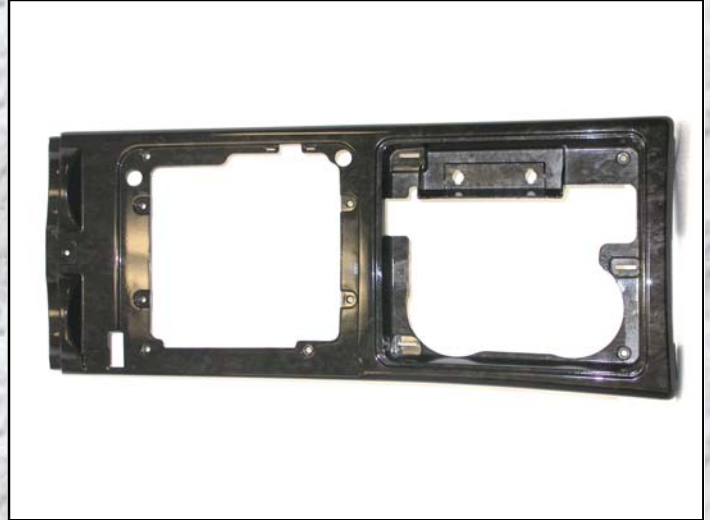

D Center Console Part # 96205

Not Shown: Overhead Console L Part # 96212