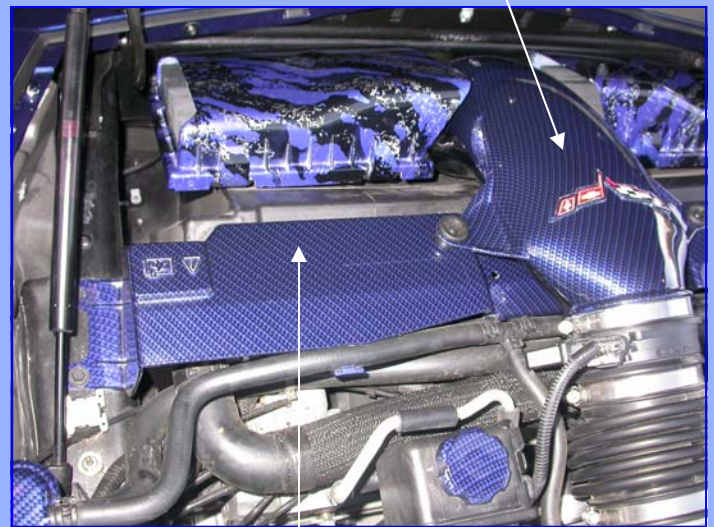

VETTE BLING C6

P86 –200 Metallic Blue Splash & P86-155 Metallic Blue Carbon Fiber

98025 Air Cleaner Covers

98024 Air Breather Tube

98028 Engine Fuse Box Cover

98026 Radiator Shroud

Contact Information: Michael-352-586-7181 Garland-352-601-2323