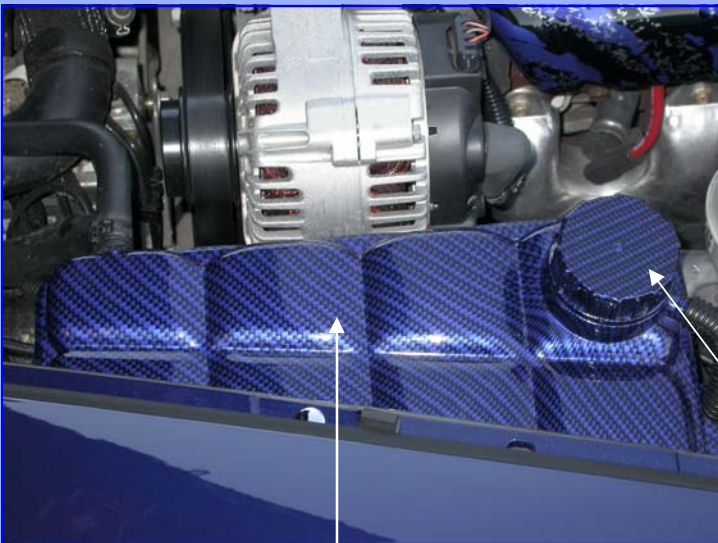

98027 Overflow Tank