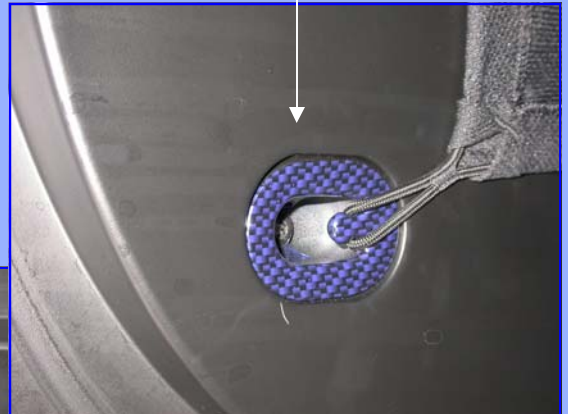

Contact Information: Michael-352-586-7181 Garland-352-601-2323

Email: sales@wingblingcorp.com Physical Address: 5420 N. Pendant Pt. Floral City, FL 34436

Wing Bling Corp rev. February 6, 2007 etc