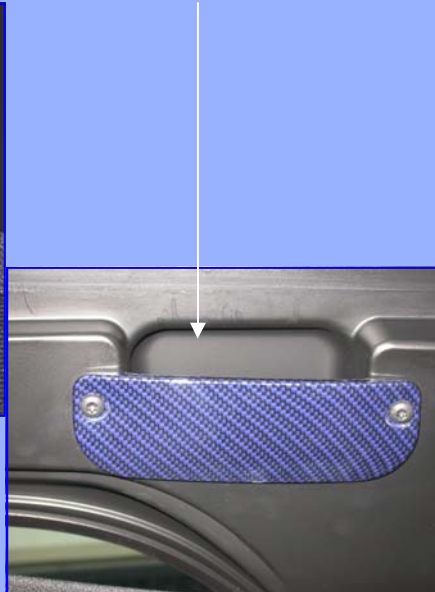

Contact Information: Michael-352-586-7181 Garland-352-601-2323

Email: sales@wingblingcorp.com Physical Address: 5420 N. Pendant Pt. Floral City, FL 34436

Wing Bling Corp rev. February 6, 2007 etc