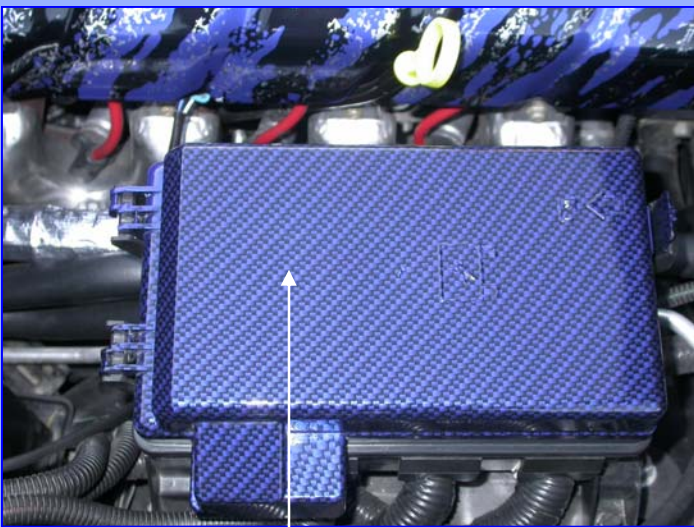

VETTE BLING C6

P86 –200 Metallic Blue Splash & P86-155 Metallic Blue Carbon Fiber

98025 Air Cleaner Covers

98024 Air Breather Tube

98028 Engine Fuse Box Cover

98026 Radiator Shroud

Contact Information: Michael-352-586-7181 Garland-352-601-2323