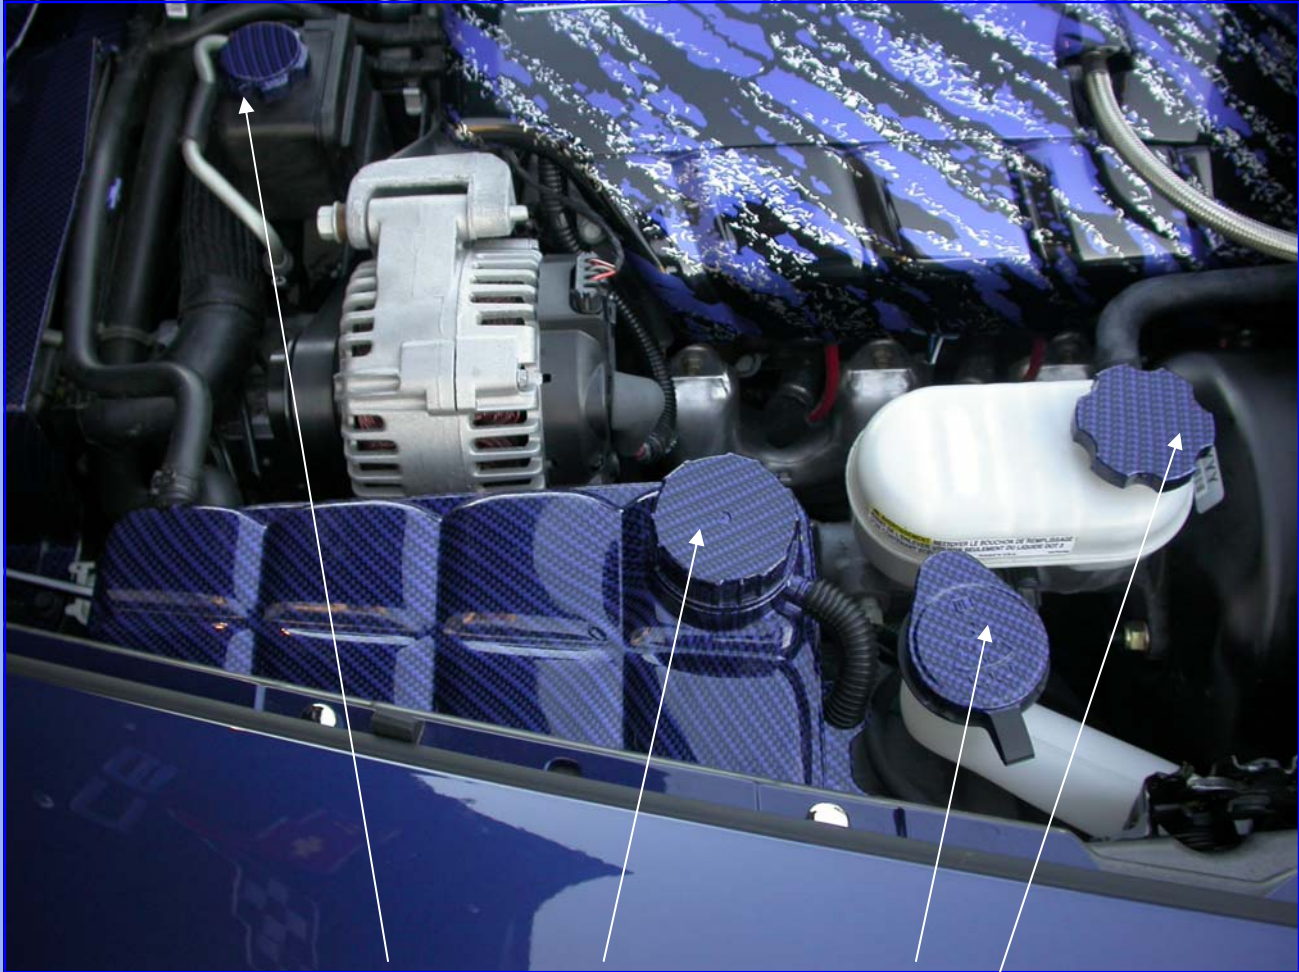

VETTE BLING C6

P86 –155 Metallic Blue Carbon Fiber

98011 Engine Filler Caps